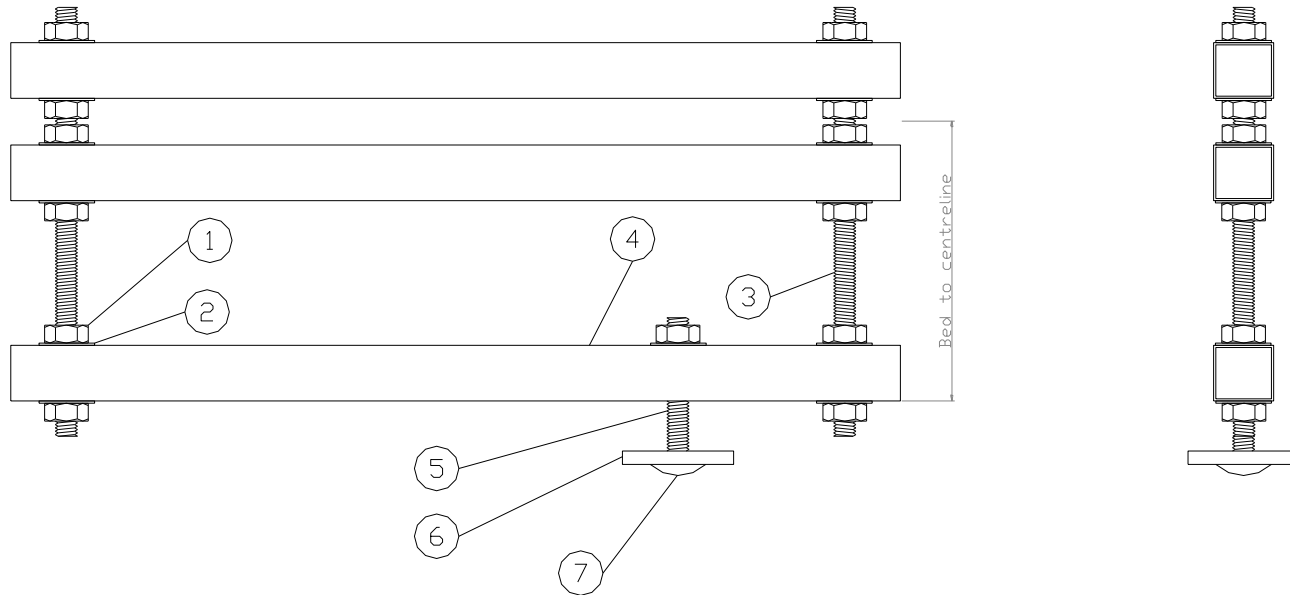

Hollowing Rig

- Home made captive tool and laser hollowing rig.

Bill Riley June 2011

Rig in position on lathe

Gate assembly

Tool, slide and laser support

Laser head

Laser arm support pillar

Tool tip detail

TOOL TIPS

SLIDING BAR & TOOL

GATE ASSEMBLY

Rig Drawing

LASER SUPPORT ARM

SLIDING BAR & TOOL

Laser Arm Drawing

1	Hex Nut 10mm	9	Set Screw M6x40mm
2	Washer 10mm	10	Steel Bar, 19mm
3	Studding 10mm	11	Grub Screw, m4Hex x 4mm
4	Box Section Steel Tubing 25mm sq.	12	Tool Tip, NiCr tool steel, 6mmx6mm
5	Coach Bolt 10mm	13	Tool Tip, NiCr tool steel, 6mm diam
6	Lathe Ways Locking Plate	14	Laser
7	Coach Bolt 10mm	15	Steel Rod, 8mm
8	Unistrut 21mmx41mm	16	Laser Adjustment Bracket

Key to Drawings

Lyle Jamieson Boring Bar System

Laser dot changing profile

Parts List

Qty	Description	Unit £	Part No	Supplier
1	Large Flat Washers BZP M10 (10)	£0.72	14327	Screwfix
1	Large Flat Washers BZP M8 (10)	£0.66	18383	Screwfix
1	Hex Nuts BZP M10 (100)	£3.59	19879	Screwfix
1	Hex Nuts BZP M8 (100)	£1.85	1NUT08	CMS
1	Steel Threaded Rods M10 x 300mm (5)	£4.58	22257	Screwfix
1	Set Screws BZP M6 x 50mm (100)	£4.66	19757	Screwfix
1	Laser Module 0.7-0.99 mW 5V	£12.99	LE07H	Maplins
1	Supply, 4.5V 400mA	£9.99	MG77J	Maplins
1	Steel Bar EN1A 330mm (10, 15 & 19mm Diam)	£11.83	951678	Axminster
1	Tool Steel, NiCr 3/16" Square x 3"	£1.80	900366	Axminster
1	Tool Steel, NiCr 1/4" Square x 3"	£2.99	900362	Axminster
1	Channel Support (Unistrut) 41x21mmx3m Slotted	£14.38	CMS306	CMS
1	Steel Threaded Rod, M8 xc 1000mm	£7.44	43386	Screwfix
1	Set Screws BZP m6 x 50mm (100)	£5.13	19757	Screwfix
1	Wing Nuts BZP M8 (10)	£1.85	18875	Screwfix
1	Grub Screw 4mmx4mm Hex 1.5mm Head (5)	£1.99		E-Bay