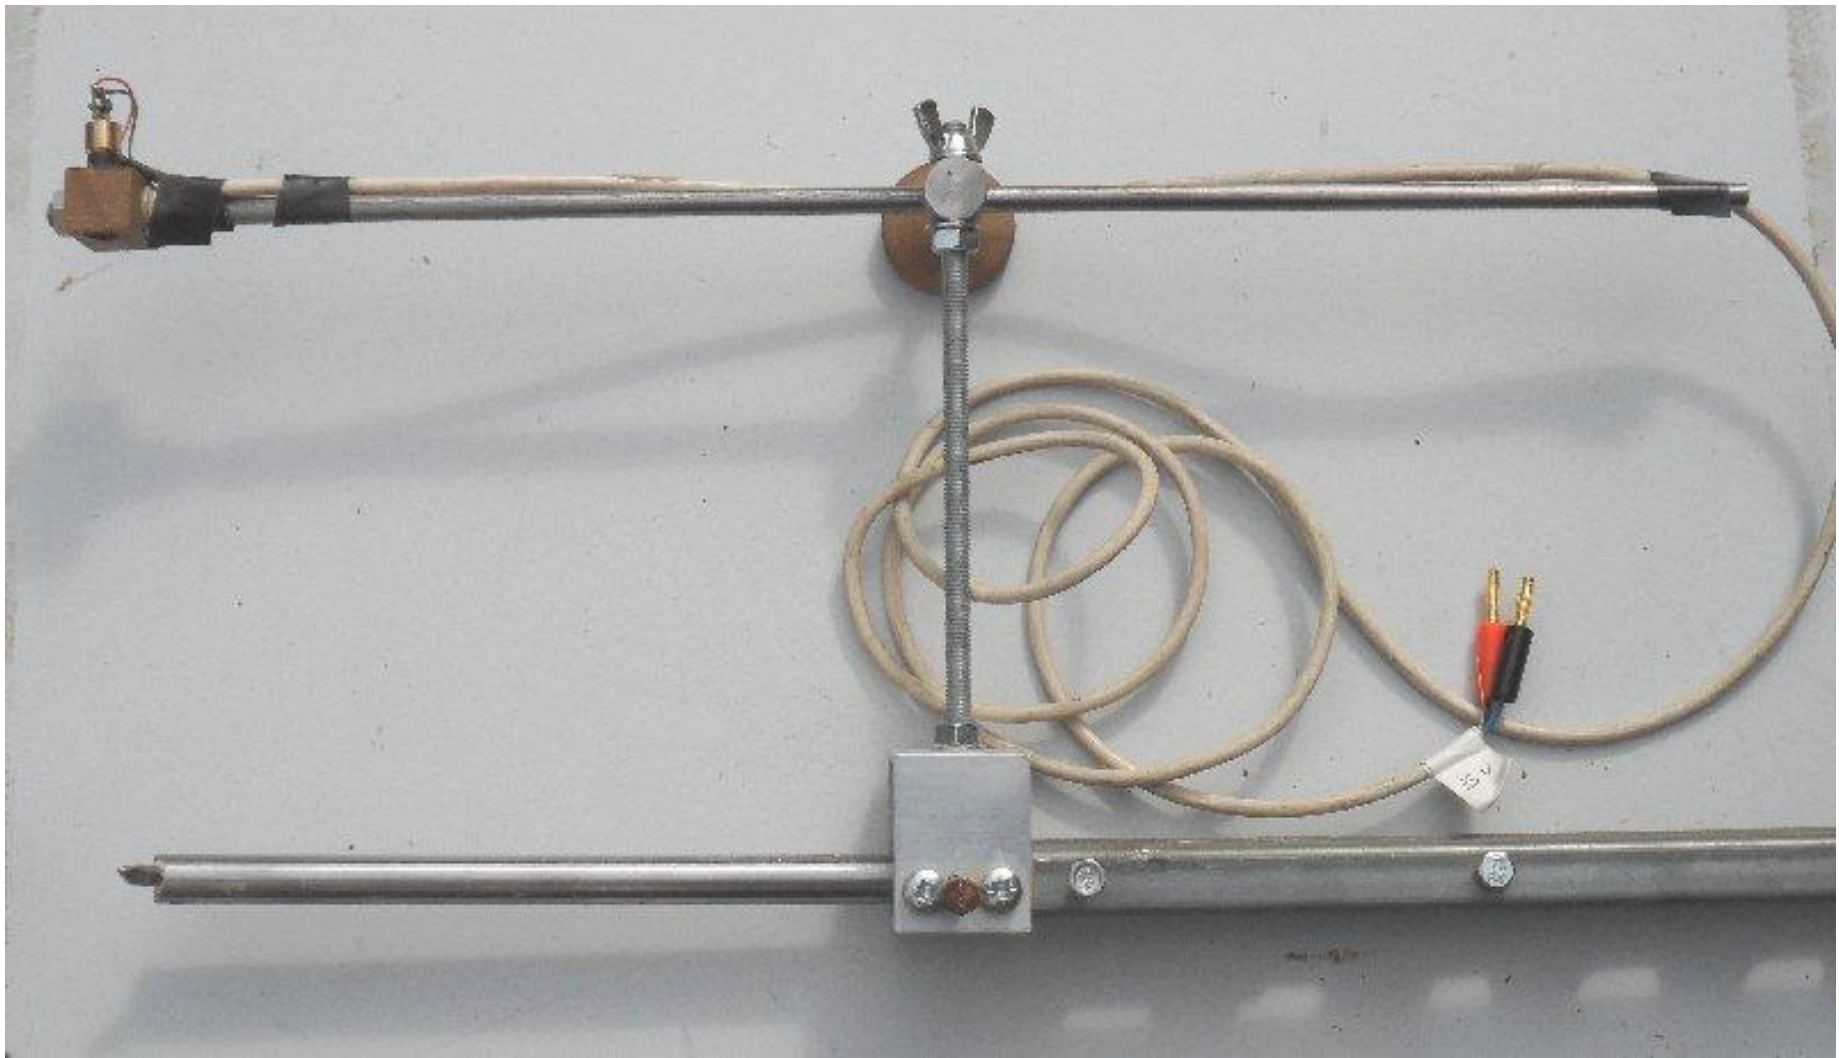

Hollowing Rig

- Home made captive tool and laser hollowing rig.

Bill Riley June 2011

Rig in position on lathe

Gate assembly

Tool, slide and laser support

Laser head

Laser arm support pillar

Tool tip detail

TOOL TIPS

SLIDING BAR & TOOL

GATE ASSEMBLY

Rig Drawing

LASER SUPPORT ARM

SLIDING BAR & TOOL

Laser Arm Drawing

1	Hex Nut 10mm	9	Set Screw M6x40mm
2	Washer 10mm	10	Steel Bar, 19mm
3	Studding 10mm	11	Grub Screw, m4Hex x 4mm
4	Box Section Steel Tubing 25mm sq.	12	Tool Tip, NiCr tool steel, 6mmx6mm
5	Coach Bolt 10mm	13	Tool Tip, NiCr tool steel, 6mm diam
6	Lathe Ways Locking Plate	14	Laser
7	Coach Bolt 10mm	15	Steel Rod, 8mm
8	Unistrut 21mmx41mm	16	Laser Adjustment Bracket

Key to Drawings

Lyle Jamieson Boring Bar System

Laser dot changing profile

Parts List

Qty	Description	Unit £	Part No	Supplier
1	Large Flat Washers BZP M10 (10)	£0.72	14327	Screwfix
1	Large Flat Washers BZP M8 (10)	£0.66	18383	Screwfix
1	Hex Nuts BZP M10 (100)	£3.59	19879	Screwfix
1	Hex Nuts BZP M8 (100)	£1.85	1NUT08	CMS
1	Steel Threaded Rods M10 x 300mm (5)	£4.58	22257	Screwfix
1	Set Screws BZP M6 x 50mm (100)	£4.66	19757	Screwfix
1	Laser Module 0.7-0.99 mW 5V	£12.99	LE07H	Maplins
1	Supply, 4.5V 400mA	£9.99	MG77J	Maplins
1	Steel Bar EN1A 330mm (10, 15 & 19mm Diam)	£11.83	951678	Axminster
1	Tool Steel, NiCr 3/16" Square x 3"	£1.80	900366	Axminster
1	Tool Steel, NiCr 1/4" Square x 3"	£2.99	900362	Axminster
1	Channel Support (Unistrut) 41x21mmx3m Slotted	£14.38	CMS306	CMS
1	Steel Threaded Rod, M8 xc 1000mm	£7.44	43386	Screwfix
1	Set Screws BZP m6 x 50mm (100)	£5.13	19757	Screwfix
1	Wing Nuts BZP M8 (10)	£1.85	18875	Screwfix
1	Grub Screw 4mmx4mm Hex 1.5mm Head (5)	£1.99		E-Bay