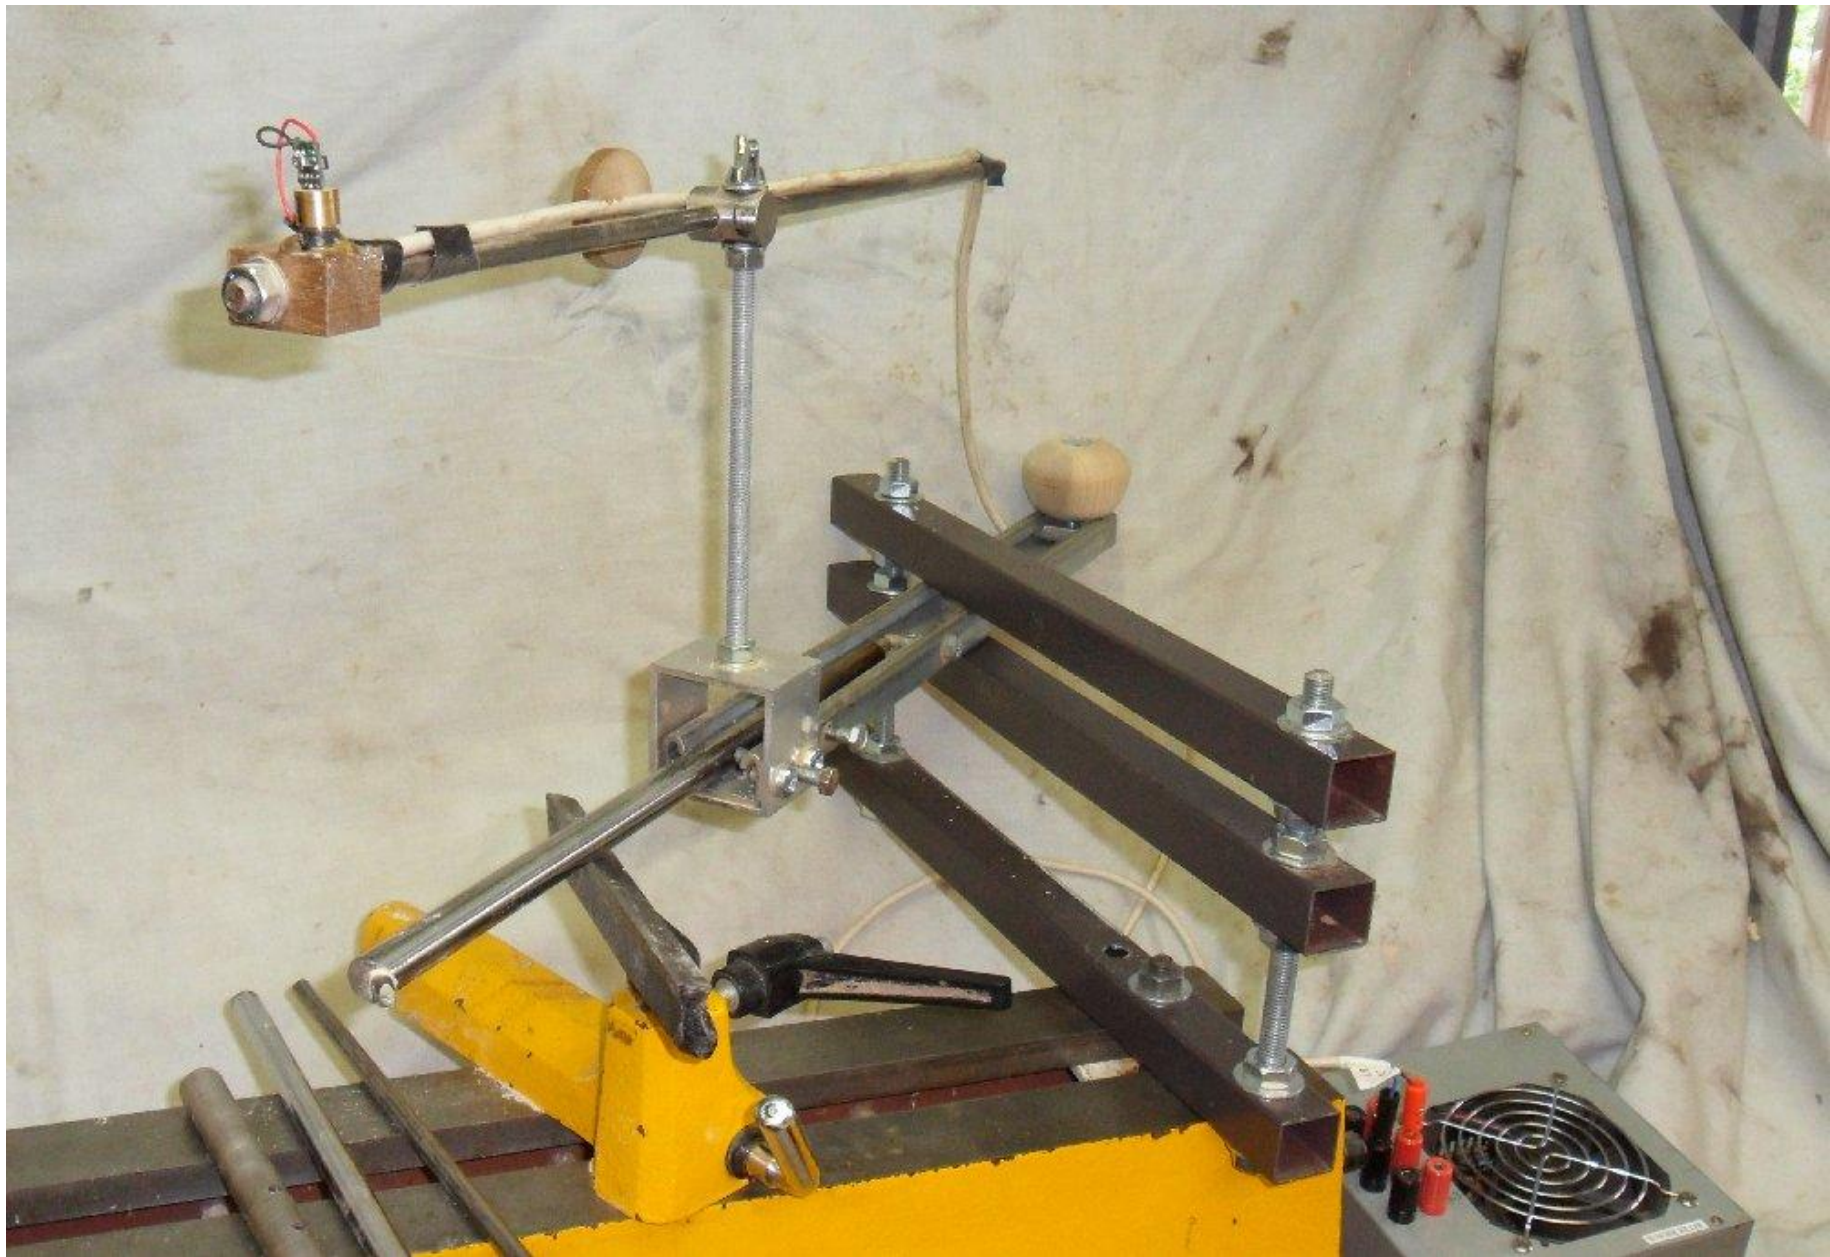

Hollowing Rig

- Home made captive tool and laser hollowing rig.

Bill Riley June 2011

Rig in position on lathe

Gate assembly

Tool, slide and laser support

Laser head

Laser arm support pillar

Tool tip detail

TOOL TIPS

SLIDING BAR & TOOL

GATE ASSEMBLY

Rig Drawing

LASER SUPPORT ARM

SLIDING BAR & TOOL

Laser Arm Drawing