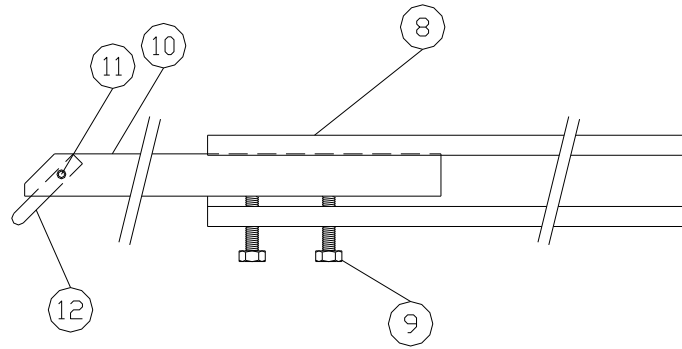

Hollowing Rig

- Home made captive tool and laser hollowing rig.

Bill Riley June 2011

Rig in position on lathe

Gate assembly

Tool, slide and laser support

Laser head

Laser arm support pillar

Tool tip detail

TOOL TIPS

SLIDING BAR & TOOL

GATE ASSEMBLY

Rig Drawing

LASER SUPPORT ARM

SLIDING BAR & TOOL

Laser Arm Drawing

1	Hex Nut 10mm	9	Set Screw M6x40mm
2	Washer 10mm	10	Steel Bar, 19mm
3	Studding 10mm	11	Grub Screw, m4Hex x 4mm
4	Box Section Steel Tubing 25mm sq.	12	Tool Tip, NiCr tool steel, 6mmx6mm
5	Coach Bolt 10mm	13	Tool Tip, NiCr tool steel, 6mm diam
6	Lathe Ways Locking Plate	14	Laser
7	Coach Bolt 10mm	15	Steel Rod, 8mm
8	Unistrut 21mmx41mm	16	Laser Adjustment Bracket