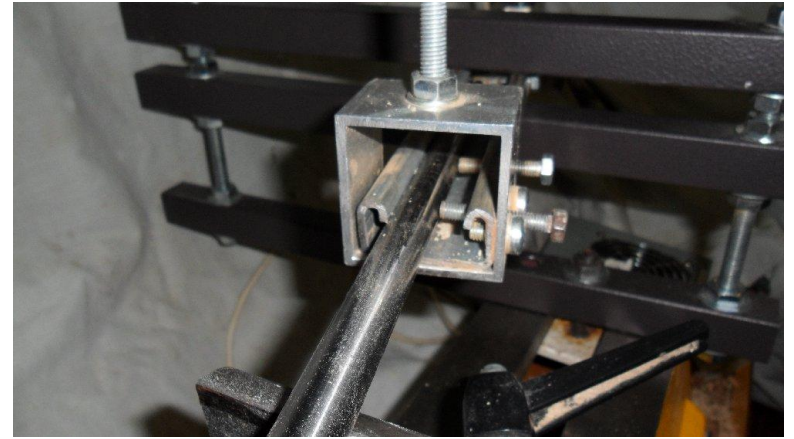

Hollowing Rig

- Home made captive tool and laser hollowing rig.

Bill Riley June 2011

Rig in position on lathe

Gate assembly

Tool, slide and laser support

Laser head

Laser arm support pillar

Tool tip detail

TOOL TIPS

SLIDING BAR & TOOL

GATE ASSEMBLY

Rig Drawing

LASER SUPPORT ARM

SLIDING BAR & TOOL

Laser Arm Drawing

1	Hex Nut 10mm	9	Set Screw M6x40mm
2	Washer 10mm	10	Steel Bar, 19mm
3	Studding 10mm	11	Grub Screw, m4Hex x 4mm
4	Box Section Steel Tubing 25mm sq.	12	Tool Tip, NiCr tool steel, 6mmx6mm
5	Coach Bolt 10mm	13	Tool Tip, NiCr tool steel, 6mm diam
6	Lathe Ways Locking Plate	14	Laser
7	Coach Bolt 10mm	15	Steel Rod, 8mm
8	Unistrut 21mmx41mm	16	Laser Adjustment Bracket