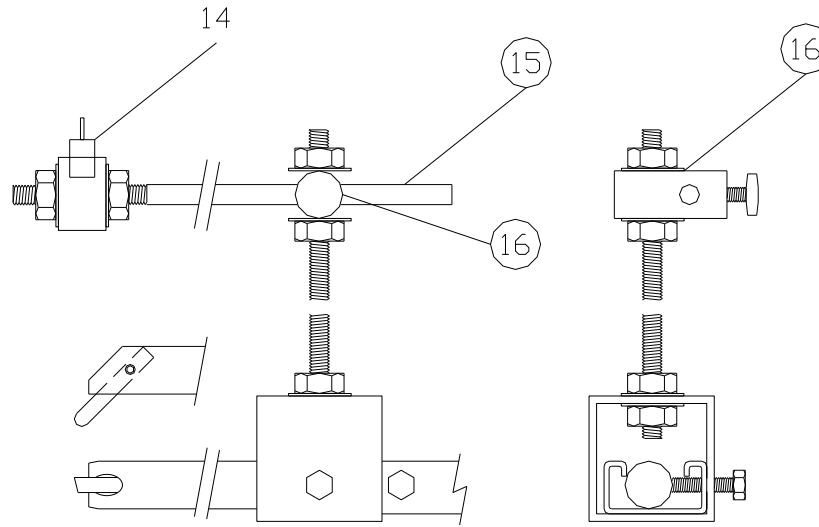

Hollowing Rig

- Home made captive tool and laser hollowing rig.

Bill Riley June 2011

Rig in position on lathe

Gate assembly

Tool, slide and laser support

Laser head

Laser arm support pillar

Tool tip detail

TOOL TIPS

SLIDING BAR & TOOL

GATE ASSEMBLY

Rig Drawing

LASER SUPPORT ARM

SLIDING BAR & TOOL

Laser Arm Drawing

1	Hex Nut 10mm	9	Set Screw M6x40mm
2	Washer 10mm	10	Steel Bar, 19mm
3	Studding 10mm	11	Grub Screw, m4Hex x 4mm
4	Box Section Steel Tubing 25mm sq.	12	Tool Tip, NiCr tool steel, 6mmx6mm
5	Coach Bolt 10mm	13	Tool Tip, NiCr tool steel, 6mm diam
6	Lathe Ways Locking Plate	14	Laser
7	Coach Bolt 10mm	15	Steel Rod, 8mm
8	Unistrut 21mmx41mm	16	Laser Adjustment Bracket

Key to Drawings

Lyle Jamieson Boring Bar System

Laser dot changing profile

Parts List

Qty	Description	Unit £	Part No	Supplier
1	Large Flat Washers BZP M10 (10)	£0.72	14327	Screwfix
1	Large Flat Washers BZP M8 (10)	£0.66	18383	Screwfix
1	Hex Nuts BZP M10 (100)	£3.59	19879	Screwfix
1	Hex Nuts BZP M8 (100)	£1.85	1NUT08	CMS
1	Steel Threaded Rods M10 x 300mm (5)	£4.58	22257	Screwfix
1	Set Screws BZP M6 x 50mm (100)	£4.66	19757	Screwfix
1	Laser Module 0.7-0.99 mW 5V	£12.99	LE07H	Maplins
1	Supply, 4.5V 400mA	£9.99	MG77J	Maplins
1	Steel Bar EN1A 330mm (10, 15 & 19mm Diam)	£11.83	951678	Axminster
1	Tool Steel, NiCr 3/16" Square x 3"	£1.80	900366	Axminster
1	Tool Steel, NiCr 1/4" Square x 3"	£2.99	900362	Axminster
1	Channel Support (Unistrut) 41x21mmx3m Slotted	£14.38	CMS306	CMS
1	Steel Threaded Rod, M8 xc 1000mm	£7.44	43386	Screwfix
1	Set Screws BZP m6 x 50mm (100)	£5.13	19757	Screwfix
1	Wing Nuts BZP M8 (10)	£1.85	18875	Screwfix
1	Grub Screw 4mmx4mm Hex 1.5mm Head (5)	£1.99		E-Bay