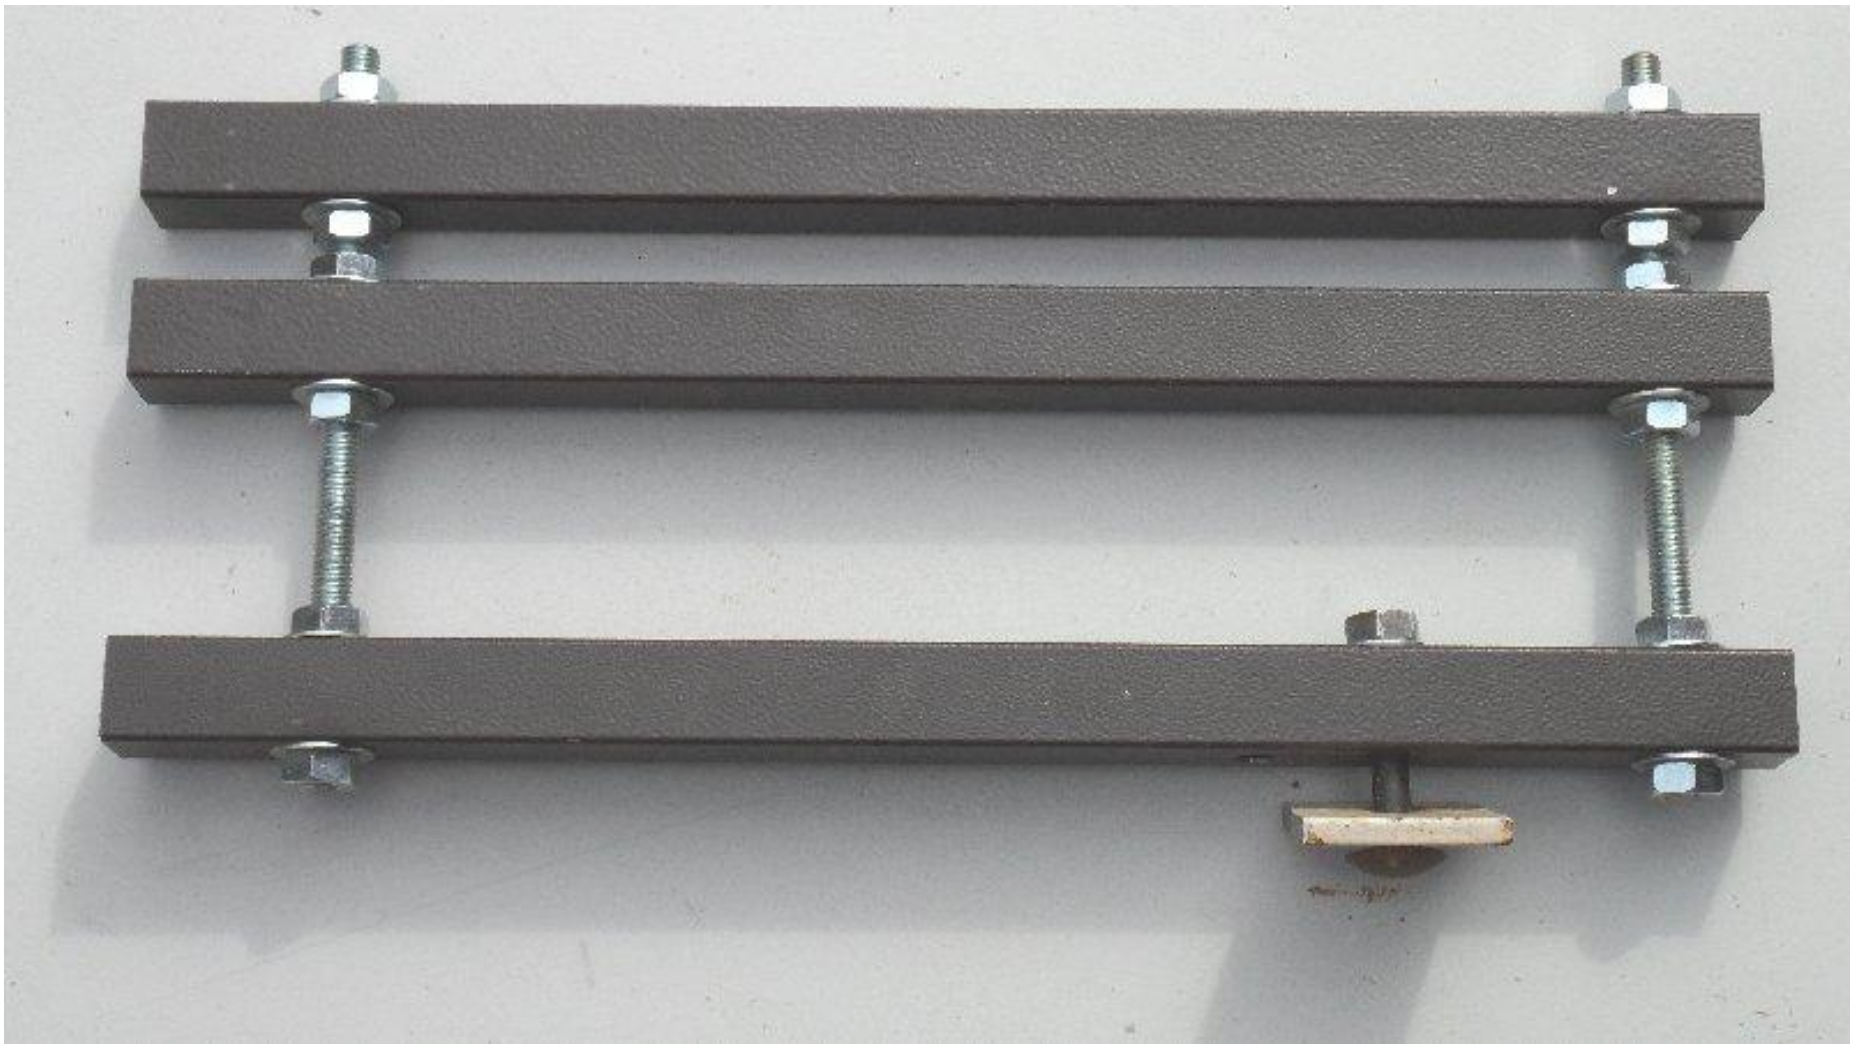

Hollowing Rig

- Home made captive tool and laser hollowing rig.

Bill Riley June 2011

Rig in position on lathe

Gate assembly

Tool, slide and laser support

Laser head

Laser arm support pillar

Tool tip detail

TOOL TIPS

SLIDING BAR & TOOL

GATE ASSEMBLY

Rig Drawing

LASER SUPPORT ARM

SLIDING BAR & TOOL

Laser Arm Drawing

1	Hex Nut 10mm	9	Set Screw M6x40mm
2	Washer 10mm	10	Steel Bar, 19mm
3	Studding 10mm	11	Grub Screw, m4Hex x 4mm
4	Box Section Steel Tubing 25mm sq.	12	Tool Tip, NiCr tool steel, 6mmx6mm
5	Coach Bolt 10mm	13	Tool Tip, NiCr tool steel, 6mm diam
6	Lathe Ways Locking Plate	14	Laser
7	Coach Bolt 10mm	15	Steel Rod, 8mm
8	Unistrut 21mmx41mm	16	Laser Adjustment Bracket

Key to Drawings

Lyle Jamieson Boring Bar System

Laser dot changing profile

Parts List

Qty	Description	Unit £	Part No	Supplier
1	Large Flat Washers BZP M10 (10)	£0.72	14327	Screwfix
1	Large Flat Washers BZP M8 (10)	£0.66	18383	Screwfix
1	Hex Nuts BZP M10 (100)	£3.59	19879	Screwfix
1	Hex Nuts BZP M8 (100)	£1.85	1NUT08	CMS
1	Steel Threaded Rods M10 x 300mm (5)	£4.58	22257	Screwfix
1	Set Screws BZP M6 x 50mm (100)	£4.66	19757	Screwfix
1	Laser Module 0.7-0.99 mW 5V	£12.99	LE07H	Maplins
1	Supply, 4.5V 400mA	£9.99	MG77J	Maplins
1	Steel Bar EN1A 330mm (10, 15 & 19mm Diam)	£11.83	951678	Axminster
1	Tool Steel, NiCr 3/16" Square x 3"	£1.80	900366	Axminster
1	Tool Steel, NiCr 1/4" Square x 3"	£2.99	900362	Axminster
1	Channel Support (Unistrut) 41x21mmx3m Slotted	£14.38	CMS306	CMS
1	Steel Threaded Rod, M8 xc 1000mm	£7.44	43386	Screwfix
1	Set Screws BZP m6 x 50mm (100)	£5.13	19757	Screwfix
1	Wing Nuts BZP M8 (10)	£1.85	18875	Screwfix
1	Grub Screw 4mmx4mm Hex 1.5mm Head (5)	£1.99		E-Bay