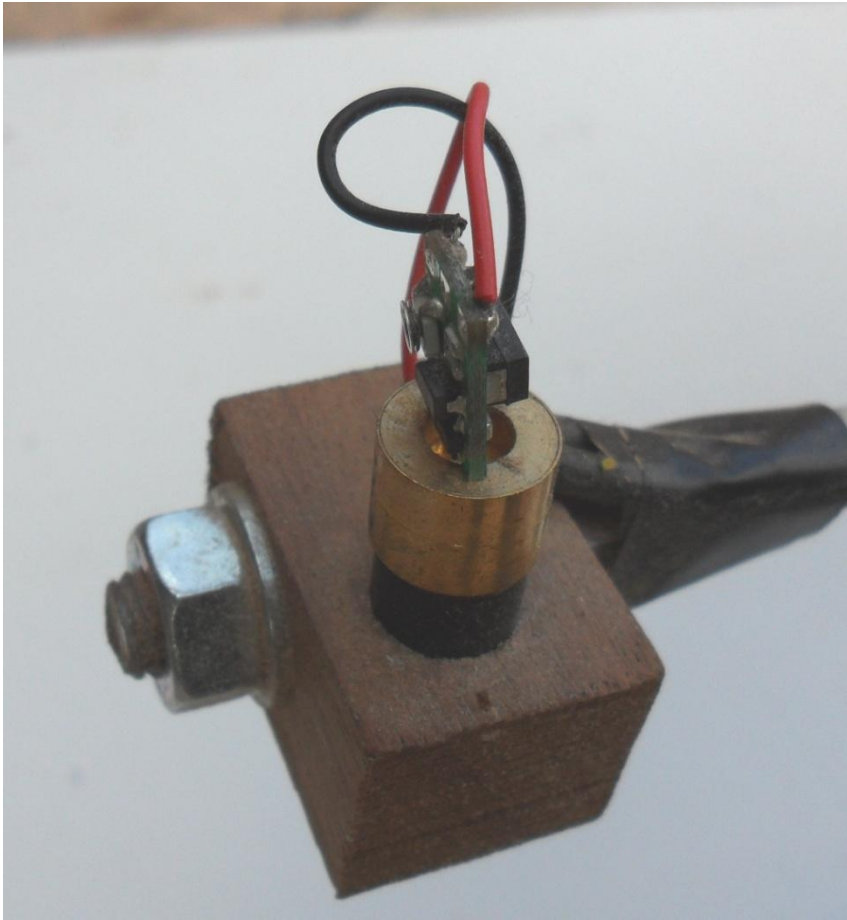

Hollowing Rig

- Home made captive tool and laser hollowing rig.

Bill Riley June 2011

Rig in position on lathe

Gate assembly

Tool, slide and laser support

Laser head

Laser arm support pillar

Tool tip detail

TOOL TIPS

SLIDING BAR & TOOL

GATE ASSEMBLY

Rig Drawing

LASER SUPPORT ARM

SLIDING BAR & TOOL

Laser Arm Drawing

1	Hex Nut 10mm	9	Set Screw M6x40mm
2	Washer 10mm	10	Steel Bar, 19mm
3	Studding 10mm	11	Grub Screw, m4Hex x 4mm
4	Box Section Steel Tubing 25mm sq.	12	Tool Tip, NiCr tool steel, 6mmx6mm
5	Coach Bolt 10mm	13	Tool Tip, NiCr tool steel, 6mm diam
6	Lathe Ways Locking Plate	14	Laser
7	Coach Bolt 10mm	15	Steel Rod, 8mm
8	Unistrut 21mmx41mm	16	Laser Adjustment Bracket

Key to Drawings

Lyle Jamieson Boring Bar System

Laser dot changing profile

Parts List

Qty	Description	Unit £	Part No	Supplier
1	Large Flat Washers BZP M10 (10)	£0.72	14327	Screwfix
1	Large Flat Washers BZP M8 (10)	£0.66	18383	Screwfix
1	Hex Nuts BZP M10 (100)	£3.59	19879	Screwfix
1	Hex Nuts BZP M8 (100)	£1.85	1NUT08	CMS
1	Steel Threaded Rods M10 x 300mm (5)	£4.58	22257	Screwfix
1	Set Screws BZP M6 x 50mm (100)	£4.66	19757	Screwfix
1	Laser Module 0.7-0.99 mW 5V	£12.99	LE07H	Maplins
1	Supply, 4.5V 400mA	£9.99	MG77J	Maplins
1	Steel Bar EN1A 330mm (10, 15 & 19mm Diam)	£11.83	951678	Axminster
1	Tool Steel, NiCr 3/16" Square x 3"	£1.80	900366	Axminster
1	Tool Steel, NiCr 1/4" Square x 3"	£2.99	900362	Axminster
1	Channel Support (Unistrut) 41x21mmx3m Slotted	£14.38	CMS306	CMS
1	Steel Threaded Rod, M8 xc 1000mm	£7.44	43386	Screwfix
1	Set Screws BZP m6 x 50mm (100)	£5.13	19757	Screwfix
1	Wing Nuts BZP M8 (10)	£1.85	18875	Screwfix
1	Grub Screw 4mmx4mm Hex 1.5mm Head (5)	£1.99		E-Bay