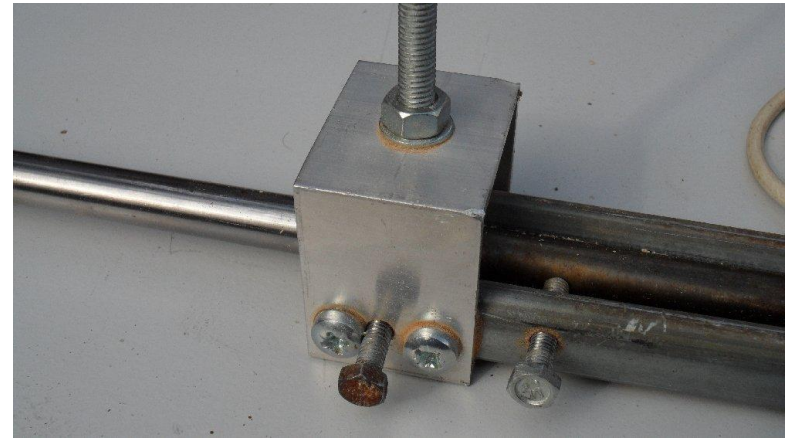

Hollowing Rig

- Home made captive tool and laser hollowing rig.

Bill Riley June 2011

Rig in position on lathe

Gate assembly

Tool, slide and laser support

Laser head

Laser arm support pillar

Tool tip detail

TOOL TIPS

SLIDING BAR & TOOL

GATE ASSEMBLY

Rig Drawing

LASER SUPPORT ARM

SLIDING BAR & TOOL

Laser Arm Drawing

1	Hex Nut 10mm	9	Set Screw M6x40mm
2	Washer 10mm	10	Steel Bar, 19mm
3	Studding 10mm	11	Grub Screw, m4Hex x 4mm
4	Box Section Steel Tubing 25mm sq.	12	Tool Tip, NiCr tool steel, 6mmx6mm
5	Coach Bolt 10mm	13	Tool Tip, NiCr tool steel, 6mm diam
6	Lathe Ways Locking Plate	14	Laser
7	Coach Bolt 10mm	15	Steel Rod, 8mm
8	Unistrut 21mmx41mm	16	Laser Adjustment Bracket

Key to Drawings

Lyle Jamieson Boring Bar System

Laser dot changing profile

Parts List

Qty	Description	Unit £	Part No	Supplier
1	Large Flat Washers BZP M10 (10)	£0.72	14327	Screwfix
1	Large Flat Washers BZP M8 (10)	£0.66	18383	Screwfix
1	Hex Nuts BZP M10 (100)	£3.59	19879	Screwfix
1	Hex Nuts BZP M8 (100)	£1.85	1NUT08	CMS
1	Steel Threaded Rods M10 x 300mm (5)	£4.58	22257	Screwfix
1	Set Screws BZP M6 x 50mm (100)	£4.66	19757	Screwfix
1	Laser Module 0.7-0.99 mW 5V	£12.99	LE07H	Maplins
1	Supply, 4.5V 400mA	£9.99	MG77J	Maplins
1	Steel Bar EN1A 330mm (10, 15 & 19mm Diam)	£11.83	951678	Axminster
1	Tool Steel, NiCr 3/16" Square x 3"	£1.80	900366	Axminster
1	Tool Steel, NiCr 1/4" Square x 3"	£2.99	900362	Axminster
1	Channel Support (Unistrut) 41x21mmx3m Slotted	£14.38	CMS306	CMS
1	Steel Threaded Rod, M8 xc 1000mm	£7.44	43386	Screwfix
1	Set Screws BZP m6 x 50mm (100)	£5.13	19757	Screwfix
1	Wing Nuts BZP M8 (10)	£1.85	18875	Screwfix
1	Grub Screw 4mmx4mm Hex 1.5mm Head (5)	£1.99		E-Bay