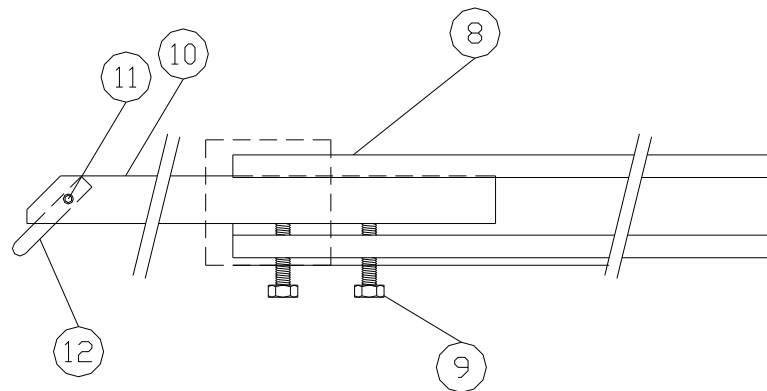

Tool tip detail

TOOL TIPS

SLIDING BAR & TOOL

GATE ASSEMBLY

Rig Drawing

LASER SUPPORT ARM

SLIDING BAR & TOOL

Laser Arm Drawing

1	Hex Nut 10mm	9	Set Screw M6x40mm
2	Washer 10mm	10	Steel Bar, 19mm
3	Studding 10mm	11	Grub Screw, m4Hex x 4mm
4	Box Section Steel Tubing 25mm sq.	12	Tool Tip, NiCr tool steel, 6mmx6mm
5	Coach Bolt 10mm	13	Tool Tip, NiCr tool steel, 6mm diam
6	Lathe Ways Locking Plate	14	Laser
7	Coach Bolt 10mm	15	Steel Rod, 8mm
8	Unistrut 21mmx41mm	16	Laser Adjustment Bracket

Key to Drawings

Lyle Jamieson Boring Bar System

Laser dot changing profile

Parts List

Qty	Description	Unit £	Part No	Supplier
1	Large Flat Washers BZP M10 (10)	£0.72	14327	Screwfix
1	Large Flat Washers BZP M8 (10)	£0.66	18383	Screwfix
1	Hex Nuts BZP M10 (100)	£3.59	19879	Screwfix
1	Hex Nuts BZP M8 (100)	£1.85	1NUT08	CMS
1	Steel Threaded Rods M10 x 300mm (5)	£4.58	22257	Screwfix
1	Set Screws BZP M6 x 50mm (100)	£4.66	19757	Screwfix
1	Laser Module 0.7-0.99 mW 5V	£12.99	LE07H	Maplins
1	Supply, 4.5V 400mA	£9.99	MG77J	Maplins
1	Steel Bar EN1A 330mm (10, 15 & 19mm Diam)	£11.83	951678	Axminster
1	Tool Steel, NiCr 3/16" Square x 3"	£1.80	900366	Axminster
1	Tool Steel, NiCr 1/4" Square x 3"	£2.99	900362	Axminster
1	Channel Support (Unistrut) 41x21mmx3m Slotted	£14.38	CMS306	CMS
1	Steel Threaded Rod, M8 xc 1000mm	£7.44	43386	Screwfix
1	Set Screws BZP m6 x 50mm (100)	£5.13	19757	Screwfix
1	Wing Nuts BZP M8 (10)	£1.85	18875	Screwfix
1	Grub Screw 4mmx4mm Hex 1.5mm Head (5)	£1.99		E-Bay