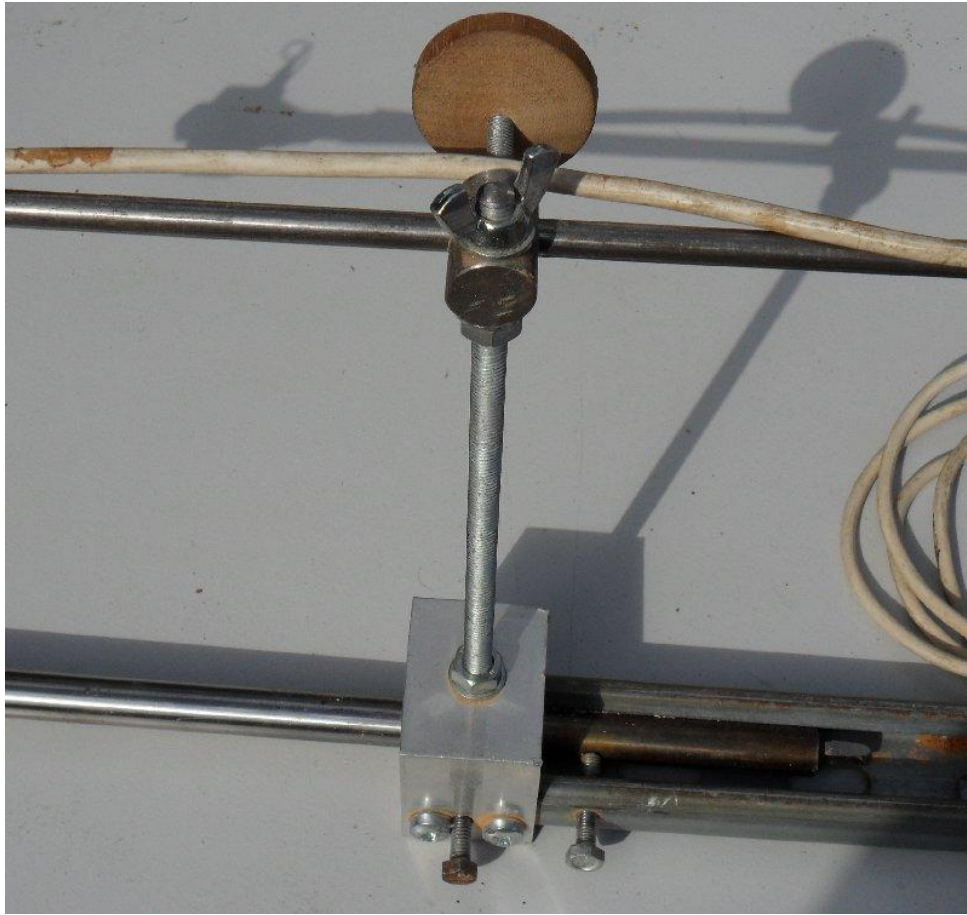

Hollowing Rig

- Home made captive tool and laser hollowing rig.

Bill Riley June 2011

Rig in position on lathe

Gate assembly

Tool, slide and laser support

Laser head

Laser arm support pillar

Tool tip detail

TOOL TIPS

SLIDING BAR & TOOL

GATE ASSEMBLY

Rig Drawing

LASER SUPPORT ARM

SLIDING BAR & TOOL

Laser Arm Drawing

1	Hex Nut 10mm	9	Set Screw M6x40mm
2	Washer 10mm	10	Steel Bar, 19mm
3	Studding 10mm	11	Grub Screw, m4Hex x 4mm
4	Box Section Steel Tubing 25mm sq.	12	Tool Tip, NiCr tool steel, 6mmx6mm
5	Coach Bolt 10mm	13	Tool Tip, NiCr tool steel, 6mm diam
6	Lathe Ways Locking Plate	14	Laser
7	Coach Bolt 10mm	15	Steel Rod, 8mm
8	Unistrut 21mmx41mm	16	Laser Adjustment Bracket

Key to Drawings

Lyle Jamieson Boring Bar System

Laser dot changing profile

Parts List

Qty	Description	Unit £	Part No	Supplier
1	Large Flat Washers BZP M10 (10)	£0.72	14327	Screwfix
1	Large Flat Washers BZP M8 (10)	£0.66	18383	Screwfix
1	Hex Nuts BZP M10 (100)	£3.59	19879	Screwfix
1	Hex Nuts BZP M8 (100)	£1.85	1NUT08	CMS
1	Steel Threaded Rods M10 x 300mm (5)	£4.58	22257	Screwfix
1	Set Screws BZP M6 x 50mm (100)	£4.66	19757	Screwfix
1	Laser Module 0.7-0.99 mW 5V	£12.99	LE07H	Maplins
1	Supply, 4.5V 400mA	£9.99	MG77J	Maplins
1	Steel Bar EN1A 330mm (10, 15 & 19mm Diam)	£11.83	951678	Axminster
1	Tool Steel, NiCr 3/16" Square x 3"	£1.80	900366	Axminster
1	Tool Steel, NiCr 1/4" Square x 3"	£2.99	900362	Axminster
1	Channel Support (Unistrut) 41x21mmx3m Slotted	£14.38	CMS306	CMS
1	Steel Threaded Rod, M8 xc 1000mm	£7.44	43386	Screwfix
1	Set Screws BZP m6 x 50mm (100)	£5.13	19757	Screwfix
1	Wing Nuts BZP M8 (10)	£1.85	18875	Screwfix
1	Grub Screw 4mmx4mm Hex 1.5mm Head (5)	£1.99		E-Bay